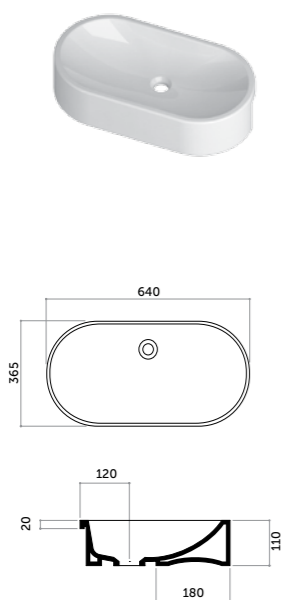

COD. SF00600101

Ovo

Lavabo semincasso 64
 Semi-recessed basin 64

COD. OV06437001

Lavabo parete/appoggio 125 DX
 Counter/wall-hung basin 125 right
 monocomando/one tap hole

COD. OV125DX101

Lavabo parete/appoggio 125 SX
 Counter/wall-hung basin 125 left
 monocomando/one tap hole