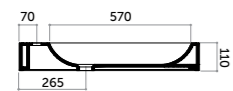

Lavabo appoggio 80
 Counter basin 80
 monocomando/one tap hole

COD. OV08050101

Ovo

Ovo Square
Parete/appoggio 70 versione DX/SX
Counter/wall-hung basin 70 R/L

COD. OV070DX101
COD. OV070SX101

Ovo Square
Parete/appoggio 90 versione DX/SX
Counter/wall-hung basin 90 R/L