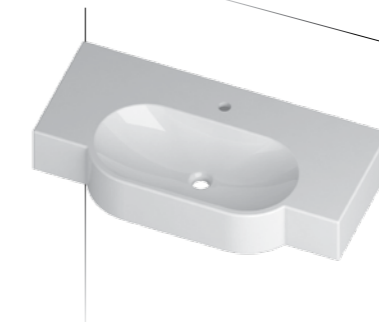

Ovo Square
Parete/appoggio 70 versione DX/SX
Counter/wall-hung basin 70 R/L

Ovo Square
Parete/appoggio 90 versione DX/SX
Counter/wall-hung basin 90 R/L

Ovo Square
Parete/appoggio 110 versione DX/SX
Counter/wall-hung basin 110 R/L