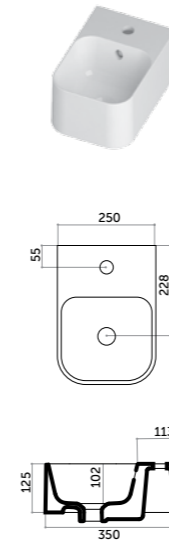

Lavabo appoggio e parete 48
Wall-hung/counter basin 48
monocomando/*one tap hole*

LAVABI DA PARETE E APPOGGIO *Wall-hung/counter washbasins*

Lavabo appoggio e parete 25
Wall-hung/counter basin 25
monocomando/*one tap hole*

COD. SL02535101

Lavabo appoggio e parete 35
Wall-hung/counter basin 35
monocomando/*one tap hole*