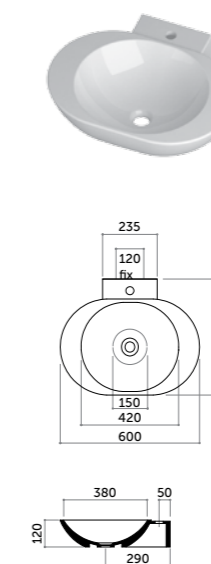

COD. OV125SX101

LAVABI Washbasins

Lavabo appoggio 60
 Counter basin 60

COD. OV06040001

Lavabo appoggio 80
 Counter basin 80

COD. OV08040001

Lavabo appoggio 60
 Counter basin 60
 monocomando/one tap hole

COD. OV06050101