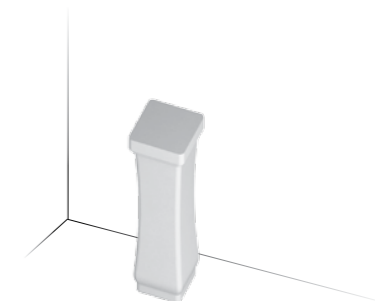

Monolite
Monolite

COD. NE05550101

Lavabo parete 70
Wall-hun basin 70

COD. NE07054101

Colonna lavabo
Pedestal

COD. NE01100001

Weg

LINEE MORBIDE, AFFUSOLATE
Soft, tapered lines