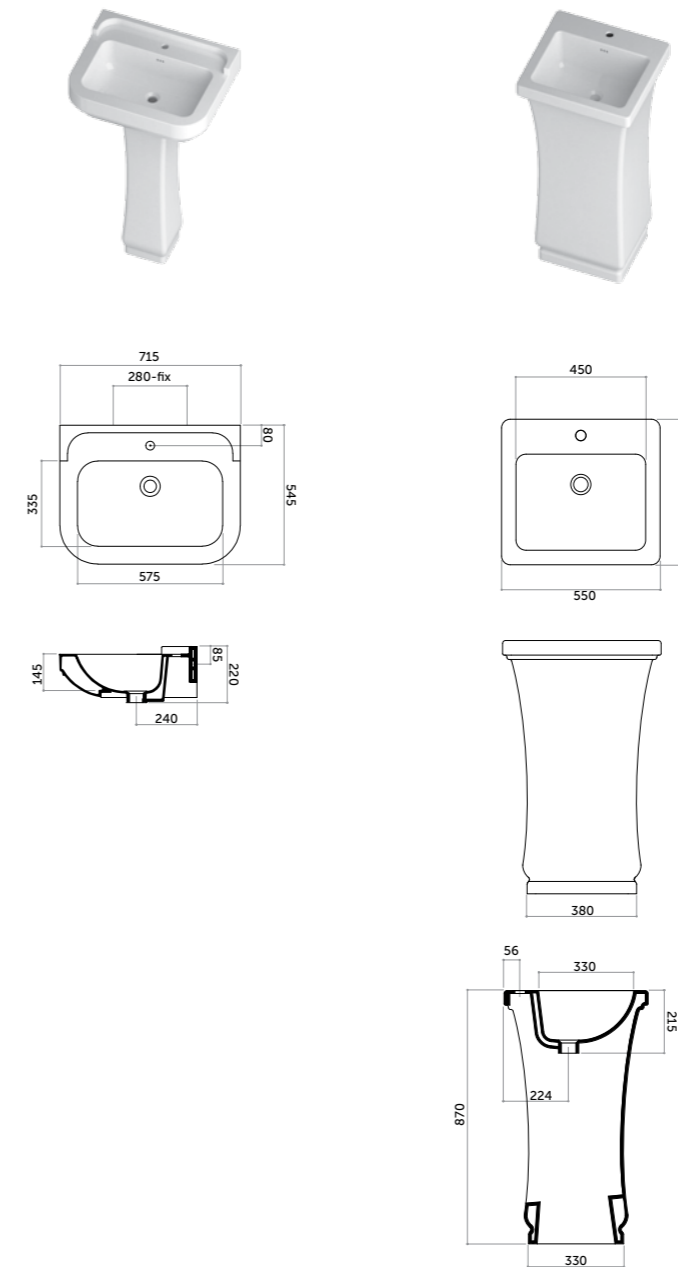

Monolite
Monolite

COD. NE07054101