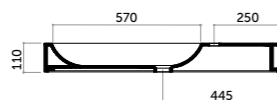

Ovo Square
Parete/appoggio 90 versione DX/SX
Counter/wall-hung basin 90 R/L

COD. OV090DX101
COD. OV090SX101