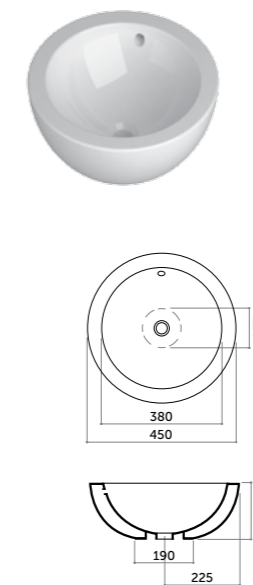

Cezanne

Lavabo appoggio
 Counter basin

COD. PT03434001

Degas

Lavabo appoggio
 Counter basin

COD. PT04500001

Lavabo appoggio
 Semi-recessed basin
 monocomando/one tap hole

COD. PT04500101