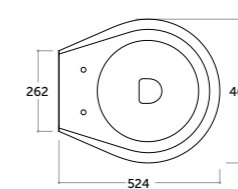

COD. CT00600101

Vaso sospeso
Wall-hung WC

Bidet sospeso
Wall-hung bidet

COD. CT00500001

COD. CT00700101

Catino

Panca 60x50
 Bench 60x50
 legno naturale/natural solid wood
 COD. CT10060000

Panca 100x50
 Bench 100x50
 legno naturale/natural solid wood
 COD. 10010000