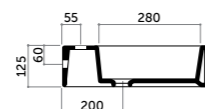

Box

LAVABI DA APPOGGIO *Counter basin*

Lavabo appoggio 50
Counter basin 50

COD. BX05038001

Lavabo appoggio 80
Counter basin 80

COD. BX08038001

LAVABI DA APPOGGIO *Counter basin*

Lavabo appoggio 50
Counter basin 50
monocomando/*one tap hole*
COD. BX05048101

LAVABI SOTTOPIANO *Under counter washbasins*

Lavabo sottopiano 50
Under counter basin 50

COD. BX05000001

Lavabo sottopiano 80
Under counter basin 80

COD. BX08000001

NOTA MONTAGGIO

Viene consigliato il montaggio con art. 624-B
We suggest to use our item 624-B

COD. 624-B Staffa fissaggio composta da:
- 4 staffe
- 4 grani regolazione
- 8 viti di fissaggio

Fixing brackets kit:
- 4 brackets
- 4 adjustment dowels
- 8 screw fastners for wood
- 8 screw fastners for marble