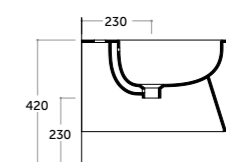

COD. CT00600101

Vaso sospeso
Wall-hung WC

Bidet sospeso
Wall-hung bidet

COD. CT00500001

COD. CT00700101

Catino

Panca 60x50
 Bench 60x50
 legno naturale/natural solid wood
 COD. CT10060000

Panca 100x50
 Bench 100x50
 legno naturale/natural solid wood
 COD. 10010000