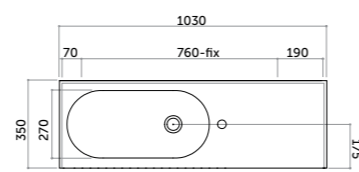

Ovo Square
Parete/appoggio 110 versione DX/SX
Counter/wall-hung basin 110 R/L

COD. OV100DX101
COD. OV100SX101