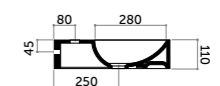

COD. OV07045101

Lavabo parete/appoggio 90
Counter/wall-hung basin 90

COD. OV09045101

Lavabo parete/appoggio 105
Counter/wall-hung basin 105

COD. OV10545101

Coppia staffe acciaio
Chrome-plated steel brackets