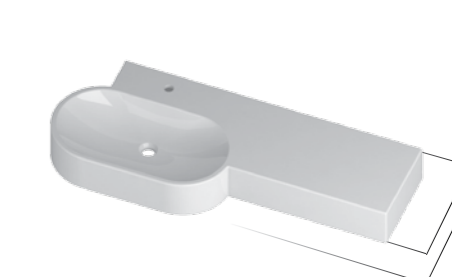

Lavabo parete/appoggio 125 SX
Counter/wall-hung basin 125 left

COD. OV125SX101