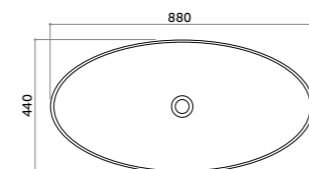

COD. SF08044001