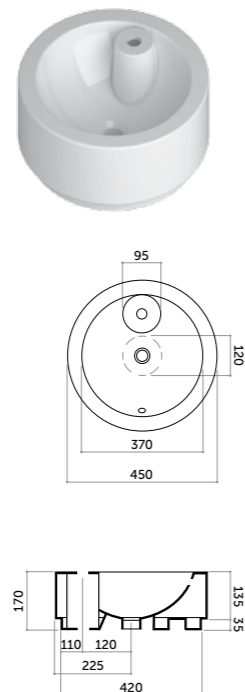

Lavabo appoggio
Counter basin one tap hole
monocomando/one tap hole

COD. PT04545101