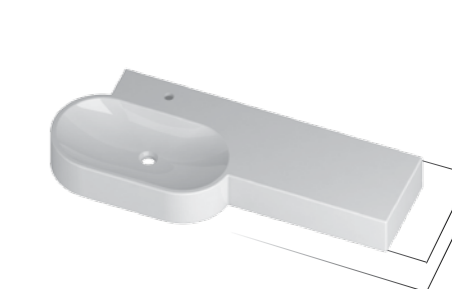

Lavabo parete/appoggio 125 SX
Counter/wall-hung basin 125 left

COD. OV125SX101