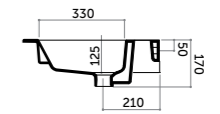

Consolle Qubo Square 121 - P 51
Console Qubo Square 121 - P 51
doppia vasca/double bowl

COD. **QS12D51101**