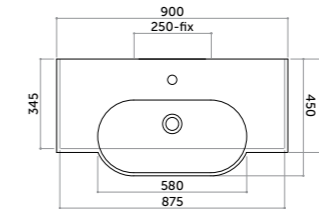

COD. OV07045101

Lavabo parete/appoggio 90
Counter/wall-hung basin 90

COD. OV09045101

Lavabo parete/appoggio 105
Counter/wall-hung basin 105

COD. OV10545101

Coppia staffe acciaio
Chrome-plated steel brackets