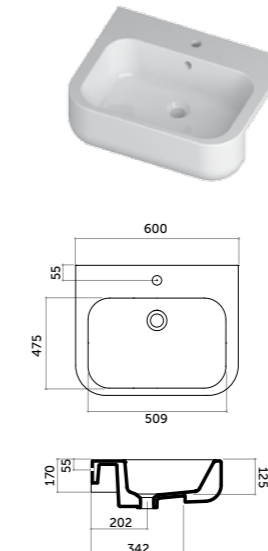

Consolle semincasso 60
Semi-recessed console 60
monocomando/one tap hole

COD. QS06033101