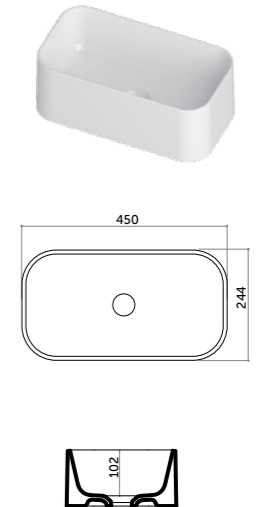

COD. SL04524001

Lavabo appoggio 38
Counter basin 38