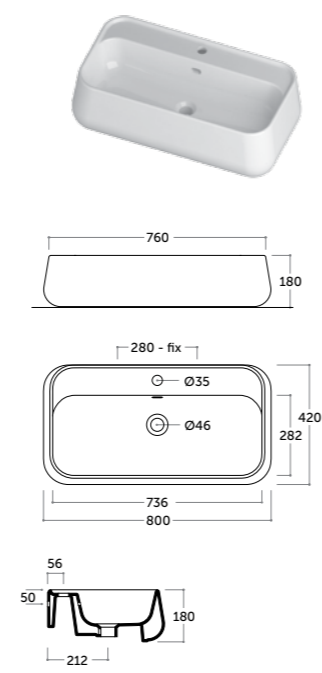

Catino

Lavabo appoggio/sospeso 60
 Wall-hung/counter basin 60

COD. CT06000101

Lavabo appoggio/sospeso 80
 Wall-hung/counter basin 80

COD. CT08000101

LAVABI Washbasins

Lavabo appoggio 60
 Counter basin 60

COD. CT06042001