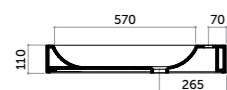

Lavabo appoggio 80
 Counter basin 80
 monocomando/one tap hole

COD. OV08050101

Ovo

Ovo Square
Parete/appoggio 70 versione DX/SX
Counter/wall-hung basin 70 R/L

COD. OV070DX101
COD. OV070SX101

Ovo Square
Parete/appoggio 90 versione DX/SX
Counter/wall-hung basin 90 R/L