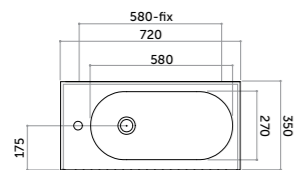

Lavabo appoggio 80
 Counter basin 80
 monocomando/one tap hole

COD. OV08050101

Ovo

Ovo Square
Parete/appoggio 70 versione DX/SX
Counter/wall-hung basin 70 R/L

COD. OV070DX101
COD. OV070SX101

Ovo Square
Parete/appoggio 90 versione DX/SX
Counter/wall-hung basin 90 R/L