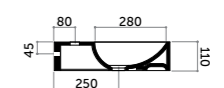

COD. OV07045101

Lavabo parete/appoggio 90
Counter/wall-hung basin 90

COD. OV09045101

Lavabo parete/appoggio 105
Counter/wall-hung basin 105

COD. OV10545101

Coppia staffe acciaio
Chrome-plated steel brackets