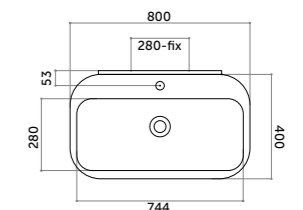

Lavabo Qubo 70 appoggio/parete
 Wall-hung/counter basin Qubo 70
 monocomando/one tap hole

COD. QB07040101

Lavabo Qubo 80 appoggio/parete
 Wall-hung/counter basin Qubo 80
 monocomando/one tap hole

COD. QB08040101