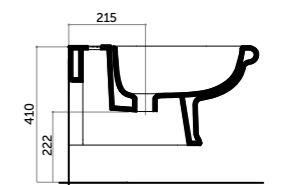

Paolina

VERSIONE A TERRA E SOSPESA *Wall-hung/back to wall*

Vaso a terra
Back to wall WC

Bidet a terra a terra
Back to wall bidet

Vaso sospeso
Wall-hung WC

Bidet sospeso
Wall-hung bidet

COD. PA00100001 scarico S/trap S
COD. PA00200001 scarico P/trap P

COD. PA00600101 1 foro/1 hole
COD. PA00600301 3 fori/3 holes

COD. PA00500001

COD. PA00700101