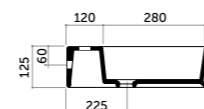

Box

LAVABI DA APPOGGIO *Counter basin*

Lavabo appoggio 50
Counter basin 50

COD. BX05038001

Lavabo appoggio 80
Counter basin 80

COD. BX08038001

LAVABI DA APPOGGIO *Counter basin*

Lavabo appoggio 80
Counter basin 80
monocomando/*one tap hole*
COD. BX08042101

LAVABI SOTTOPIANO *Under counter washbasins*

Lavabo sottopiano 50
Under counter basin 50

COD. BX05000001

Lavabo sottopiano 80
Under counter basin 80

COD. BX08000001

NOTA MONTAGGIO

Viene consigliato il montaggio con art. 624-B
We suggest to use our item 624-B

COD. 624-B Staffa fissaggio composta da:
- 4 staffe
- 4 grani regolazione
- 8 viti di fissaggio

Fixing brackets kit:
- 4 brackets
- 4 adjustment dowels
- 8 screw fastners for wood
- 8 screw fastners for marble