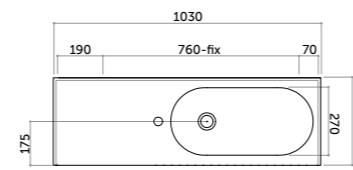

Ovo Square
Parete/appoggio 110 versione DX/SX
Counter/wall-hung basin 110 R/L

COD. OV100DX101
COD. OV100SX101