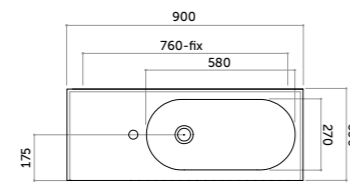

Ovo Square
Parete/appoggio 90 versione DX/SX
Counter/wall-hung basin 90 R/L

COD. OV090DX101
COD. OV090SX101