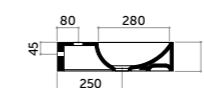

Lavabo parete/appoggio 90
Counter/wall-hung basin 90

COD. OV09045101