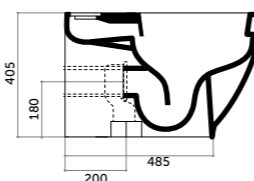

Weg

VERSIONE A TERRA E SOSPESA *Wall-hung/back to wall*

Vaso a terra
Back to wall WC

Bidet a terra
Back to wall bidet

Vaso monoblocco
Back to wall WC cistern

Vaso sospeso
Wall-hung WC

Bidet sospeso
Wall-hung bidet

COD. **WG00100001** scarico S/trap S
COD. **WG00200001** scarico P/trap P

COD. **WG00600101**

COD. **WG00400001** scarico S/trap S
COD. **WG00300001** scarico P/trap P
cassetta/cistern
COD. **WG01000001** attacco alto/side-high inlet
COD. **WG010B0001** attacco basso/side-low inlet

COD. **WG00500001**

COD. **WG00700101**