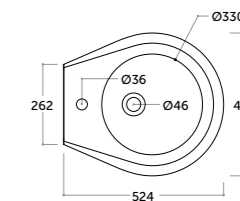

COD. CT00600101

Vaso sospeso
Wall-hung WC

Bidet sospeso
Wall-hung bidet

COD. CT00500001

COD. CT00700101

Catino

Panca 60x50
 Bench 60x50
 legno naturale/natural solid wood
 COD. CT10060000

Panca 100x50
 Bench 100x50
 legno naturale/natural solid wood
 COD. 10010000