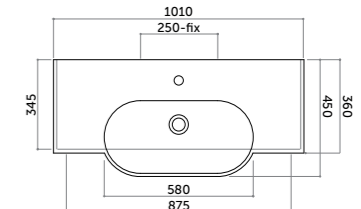

COD. OV07045101

Lavabo parete/appoggio 90
Counter/wall-hung basin 90

COD. OV09045101

Lavabo parete/appoggio 105
Counter/wall-hung basin 105

COD. OV10545101

Coppia staffe acciaio
Chrome-plated steel brackets