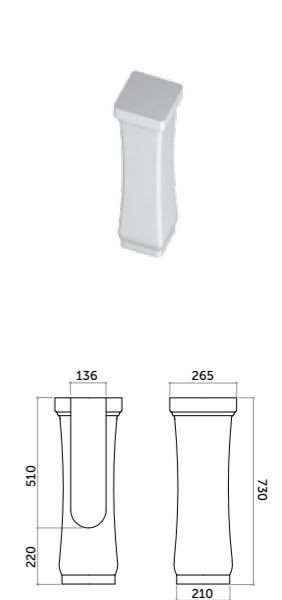

Colonna lavabo
Pedestal

COD. NE01100001