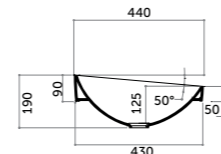

COD. SF08044001