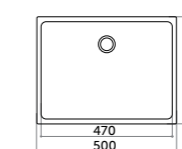

LAVABI DA APPOGGIO *Counter basin*

Lavabo appoggio 50
Counter basin 50

COD. BX05038001

Lavabo appoggio 80
Counter basin 80