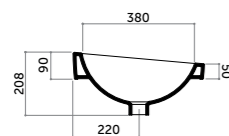

COD. SF04400001