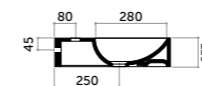

COD. OV07045101

Lavabo parete/appoggio 90
Counter/wall-hung basin 90

COD. OV09045101

Lavabo parete/appoggio 105
Counter/wall-hung basin 105

COD. OV10545101

Coppia staffe acciaio
Chrome-plated steel brackets