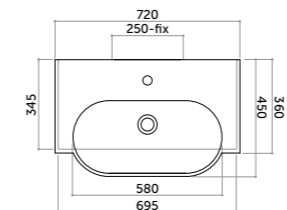

LAVABI Washbasins

Lavabo parete/appoggio 70
Counter/wall-hung basin 70

COD. OV07045101