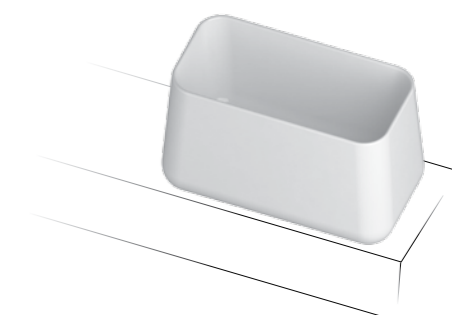

Lavabo appoggio 42
Counter basin 42

COD. CT04200001

Lavabo appoggio 60
Counter basin 60

COD. CT06042001

Lavabo appoggio 80
Counter basin 80

COD. CT08042001

Lavabo appoggio/sospeso 60
Wall-hung/counter basin 60