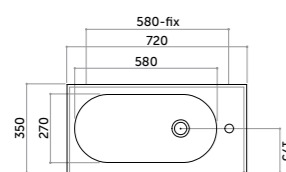

Lavabo appoggio 80
Counter basin 80
monocomando/one tap hole

COD. OV08050101

Ovo

Ovo Square
Parete/appoggio 70 versione DX/SX
Counter/wall-hung basin 70 R/L

COD. OV070DX101
COD. OV070SX101

Ovo Square
Parete/appoggio 90 versione DX/SX
Counter/wall-hung basin 90 R/L