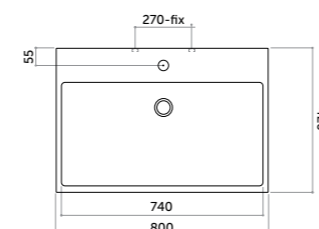

Box

LAVABI DA APPOGGIO *Counter basin*

Lavabo appoggio 50
Counter basin 50

COD. BX05038001

Lavabo appoggio 80
Counter basin 80

COD. BX08038001

LAVABI DA APPOGGIO *Counter basin*

Lavabo appoggio 80
Counter basin 80
monocomando/*one tap hole*
COD. BX08042101

LAVABI SOTTOPIANO *Under counter washbasins*

Lavabo sottopiano 50
Under counter basin 50

COD. BX05000001

Lavabo sottopiano 80
Under counter basin 80

COD. BX08000001

NOTA MONTAGGIO

Viene consigliato il montaggio con art. 624-B
We suggest to use our item 624-B

COD. 624-B Staffa fissaggio composta da:
- 4 staffe
- 4 grani regolazione
- 8 viti di fissaggio

Fixing brackets kit:
- 4 brackets
- 4 adjustment dowels
- 8 screw fastners for wood
- 8 screw fastners for marble