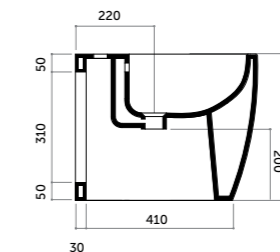

VERSIONE A TERRA *Back to wall*

Vaso a terra
Back to wall WC

COD. SK00100001 scarico S/trap S
COD. SK00200001 scarico P/trap P

Bidet a terra
Back to wall bidet

COD. SK00600101

Cassetta monolitica per vaso a terra
Monolithic cistern for back to wall WC

COD. OV01700001