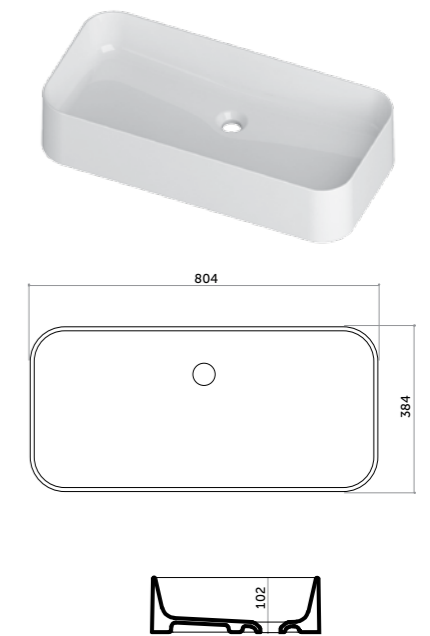

Lavabo appoggio 38
Counter basin 38

COD. SL04038001

Lavabo appoggio 60
Counter basin 60

COD. SL06038001

Lavabo appoggio 80
Counter basin 80

COD. SL08038001

Slim

LAVABI DA PARETE E APPOGGIO *Wall-hung/counter washbasins*