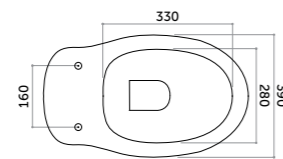

Paolina

VERSIONE A TERRA E SOSPESA *Wall-hung/back to wall*

Vaso a terra
Back to wall WC

Bidet a terra a terra
Back to wall bidet

Vaso sospeso
Wall-hung WC

Bidet sospeso
Wall-hung bidet

COD. PA00100001 scarico S/trap S
COD. PA00200001 scarico P/trap P

COD. PA00600101 1 foro/1 hole
COD. PA00600301 3 fori/3 holes

COD. PA00500001

COD. PA00700101