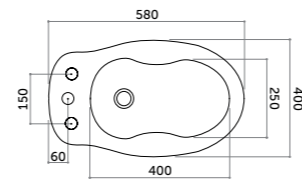

Paolina

VERSIONE A TERRA E SOSPESA *Wall-hung/back to wall*

Vaso a terra
Back to wall WC

Bidet a terra a terra
Back to wall bidet

Vaso sospeso
Wall-hung WC

Bidet sospeso
Wall-hung bidet

COD. PA00100001 scarico S/trap S
COD. PA00200001 scarico P/trap P

COD. PA00600101 1 foro/1 hole
COD. PA00600301 3 fori/3 holes

COD. PA00500001

COD. PA00700101