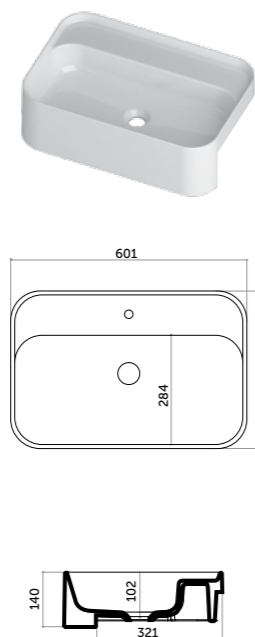

LAVABI DA SEMINCASSO *Semi-recessed washbasin*

Lavabo semincasso 60
Semi-recessed basin 60

COD. SL06040101

Lavabo semincasso 80
Semi-recessed basin 80