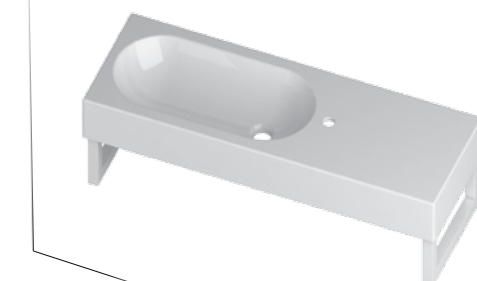

Ovo Square
Parete/appoggio 110 versione DX/SX
Counter/wall-hung basin 110 R/L

COD. OV100DX101
COD. OV100SX101