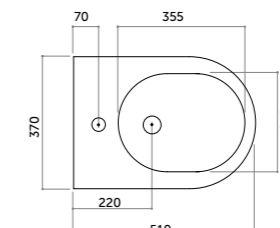

VERSIONE A TERRA *Back to wall*

Vaso a terra
Back to wall WC

COD. SK00100001 scarico S/trap S
COD. SK00200001 scarico P/trap P

Bidet a terra
Back to wall bidet

COD. SK00600101

Cassetta monolitica per vaso a terra
Monolithic cistern for back to wall WC

COD. OV01700001