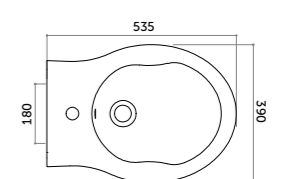

Paolina

VERSIONE A TERRA E SOSPESA *Wall-hung/back to wall*

Vaso a terra
Back to wall WC

Bidet a terra a terra
Back to wall bidet

Vaso sospeso
Wall-hung WC

Bidet sospeso
Wall-hung bidet

COD. PA00100001 scarico S/trap S
COD. PA00200001 scarico P/trap P

COD. PA00600101 1 foro/1 hole
COD. PA00600301 3 fori/3 holes

COD. PA00500001

COD. PA00700101