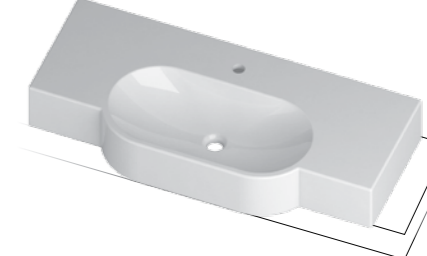

COD. OV090DX101
COD. OV090SX101

Coppia staffe acciaio
Chrome-plated steel brackets

COD. OV30100020

Lavabo parete/appoggio 105
Counter/wall-hung basin 105

COD. OV10545101

Ovo Square
Parete/appoggio 110 versione DX/SX
Counter/wall-hung basin 110 R/L