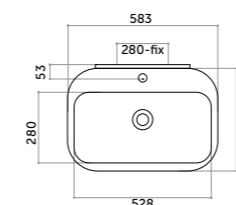

Lavabo Qubo 70 appoggio/parete
 Wall-hung/counter basin Qubo 70
 monocomando/one tap hole

COD. QB07040101

Lavabo Qubo 80 appoggio/parete
 Wall-hung/counter basin Qubo 80
 monocomando/one tap hole

COD. QB08040101