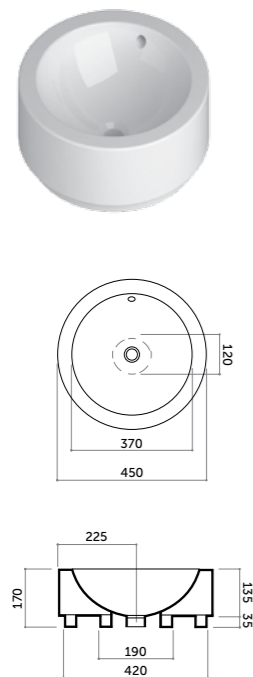

Magritte

Lavabo appoggio
Counter basin

COD. PT04545001