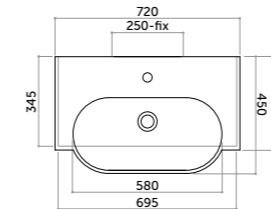

COD. OV07045101

Lavabo parete/appoggio 90
Counter/wall-hung basin 90

COD. OV09045101

Lavabo parete/appoggio 105
Counter/wall-hung basin 105

COD. OV10545101

Coppia staffe acciaio
Chrome-plated steel brackets