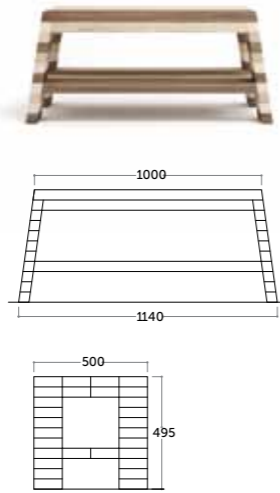

COD. CT00600101

Vaso sospeso
Wall-hung WC

Bidet sospeso
Wall-hung bidet

COD. CT00500001

COD. CT00700101

Catino

Panca 60x50
 Bench 60x50
 legno naturale/natural solid wood
 COD. CT10060000

Panca 100x50
 Bench 100x50
 legno naturale/natural solid wood
 COD. 10010000