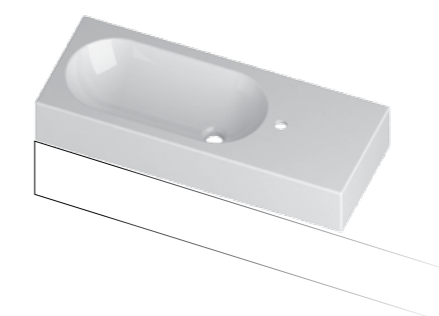

Ovo Square
Parete/appoggio 70 versione DX/SX
Counter/wall-hung basin 70 R/L

Ovo Square
Parete/appoggio 90 versione DX/SX
Counter/wall-hung basin 90 R/L

Ovo Square
Parete/appoggio 110 versione DX/SX
Counter/wall-hung basin 110 R/L

COD. OV070DX101
COD. OV070SX101

COD. OV090DX101
COD. OV090SX101

COD. OV100DX101
COD. OV100SX101