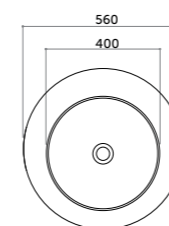

LAVABI Washbasins

Lavabo appoggio 56
Counter basin 56

COD. SF05600101

Lavabo appoggio 60
Counter basin 60