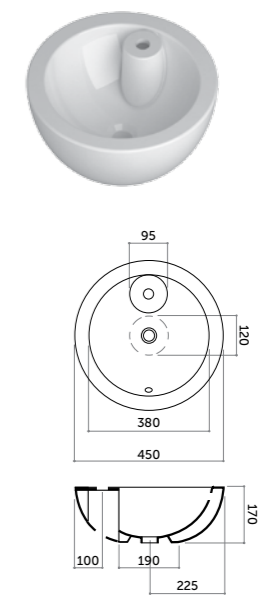

Cezanne

Lavabo appoggio
 Counter basin

COD. PT03434001

Degas

Lavabo appoggio
 Counter basin

COD. PT04500001

Lavabo appoggio
 Semi-recessed basin
 monocomando/one tap hole

COD. PT04500101