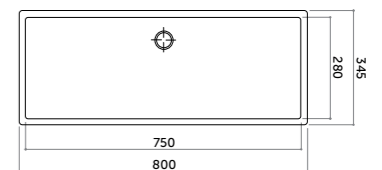

LAVABI SOTTOPIANO *Under counter washbasins*

Lavabo sottopiano 60
Under counter basin 60

Lavabo sottopiano 80
Under counter basin 80

COD. KN06034001

COD. KN08034001

LAVABI DA APPOGGIO E SEMINCASSO *Semi-recessed/counter washbasins*

Lavabo appoggio e semincasso
Semi-recessed/counter basin

Lavabo appoggio e semincasso
Semi-recessed/counter basin

Lavabo appoggio e semincasso
Semi-recessed/counter basin

COD. FM02418001

COD. FM03018001

COD. FM03618001