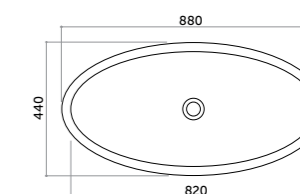

Lavabo appoggio 56
 Counter basin 56

COD. SF05600101

Lavabo appoggio 60
 Counter basin 60

COD. SF06000001

Lavabo appoggio 80
 Counter basin 80

COD. SF08000001

Painter collection

Magritte