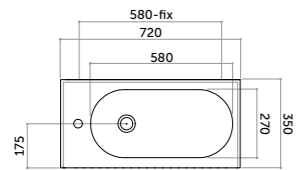

Lavabo appoggio 80
Counter basin 80
monocomando/one tap hole

COD. OV08050101

Ovo

Ovo Square
Parete/appoggio 70 versione DX/SX
Counter/wall-hung basin 70 R/L

COD. OV070DX101
COD. OV070SX101

Ovo Square
Parete/appoggio 90 versione DX/SX
Counter/wall-hung basin 90 R/L