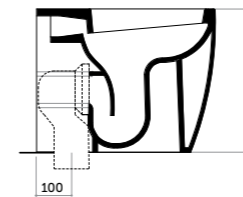

VERSIONE A TERRA *Back to wall*

Vaso a terra
Back to wall WC

COD. SK00100001 scarico S/trap S
COD. SK00200001 scarico P/trap P

Bidet a terra
Back to wall bidet

COD. SK00600101

Cassetta monolitica per vaso a terra
Monolithic cistern for back to wall WC

COD. OV01700001