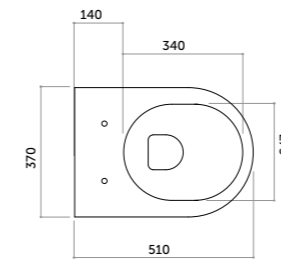

VERSIONE A TERRA *Back to wall*

Vaso a terra
Back to wall WC

COD. SK00100001 scarico S/trap S
COD. SK00200001 scarico P/trap P

Bidet a terra
Back to wall bidet

COD. SK00600101

Cassetta monolitica per vaso a terra
Monolithic cistern for back to wall WC

COD. OV01700001