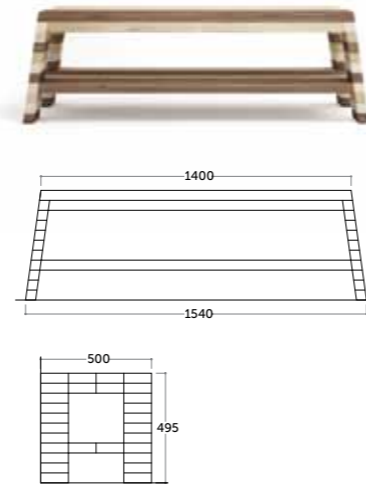

Panca 140x50
Bench 140x50
legno naturale/natural solid wood
COD. 10014000