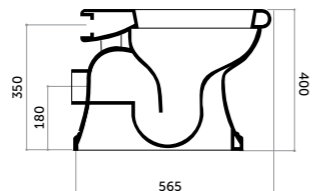

Paolina

VERSIONE A TERRA E SOSPESA *Wall-hung/back to wall*

Vaso a terra
Back to wall WC

Bidet a terra a terra
Back to wall bidet

Vaso sospeso
Wall-hung WC

Bidet sospeso
Wall-hung bidet

COD. PA00100001 scarico S/trap S
COD. PA00200001 scarico P/trap P

COD. PA00600101 1 foro/1 hole
COD. PA00600301 3 fori/3 holes

COD. PA00500001

COD. PA00700101