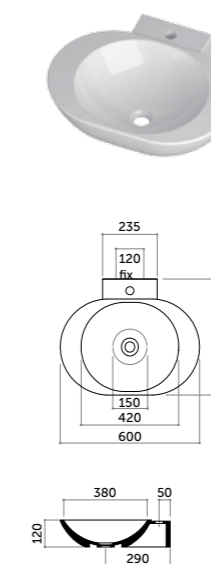

COD. OV125SX101

LAVABI Washbasins

Lavabo appoggio 60
Counter basin 60

COD. OV06040001

Lavabo appoggio 80
Counter basin 80

COD. OV08040001

Lavabo appoggio 60
Counter basin 60
monocomando/one tap hole

COD. OV06050101