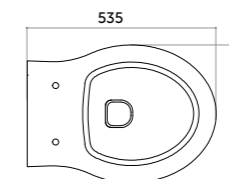

Paolina

VERSIONE A TERRA E SOSPESA *Wall-hung/back to wall*

Vaso a terra
Back to wall WC

Bidet a terra a terra
Back to wall bidet

Vaso sospeso
Wall-hung WC

Bidet sospeso
Wall-hung bidet

COD. PA00100001 scarico S/trap S
COD. PA00200001 scarico P/trap P

COD. PA00600101 1 foro/1 hole
COD. PA00600301 3 fori/3 holes

COD. PA00500001

COD. PA00700101