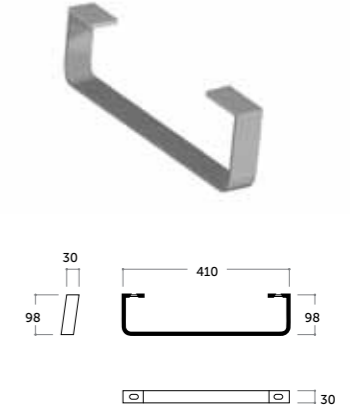

Portasciugamano laterale cromato per mensola
Lateral towel rail made of chrome plated brass for shelf
COD. CT10300020