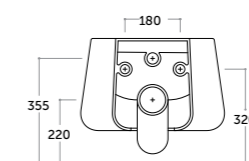

COD. CT00600101

Vaso sospeso
Wall-hung WC

Bidet sospeso
Wall-hung bidet

COD. CT00500001

COD. CT00700101

Catino

Panca 60x50
 Bench 60x50
 legno naturale/natural solid wood
 COD. CT10060000

Panca 100x50
 Bench 100x50
 legno naturale/natural solid wood
 COD. 10010000