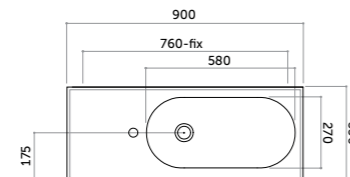

Ovo Square
Parete/appoggio 90 versione DX/SX
Counter/wall-hung basin 90 R/L

COD. OV090DX101
COD. OV090SX101