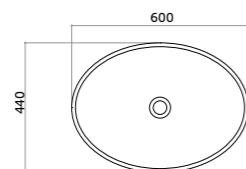

COD. SF06044001