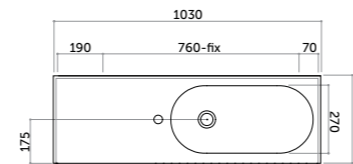

Ovo Square
Parete/appoggio 110 versione DX/SX
Counter/wall-hung basin 110 R/L

COD. OV100DX101
COD. OV100SX101