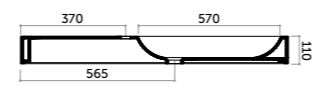

Ovo Square
Parete/appoggio 110 versione DX/SX
Counter/wall-hung basin 110 R/L

COD. OV100DX101
COD. OV100SX101