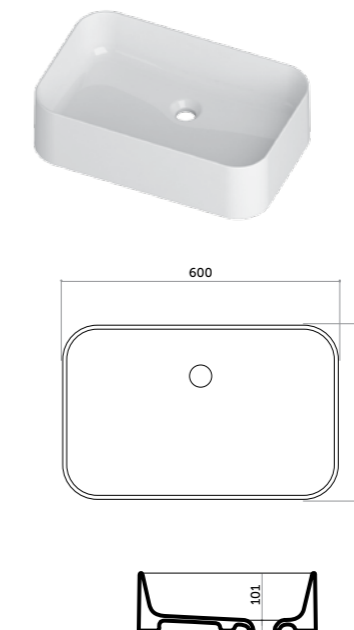

COD. SL06038001

Lavabo appoggio 80
Counter basin 80