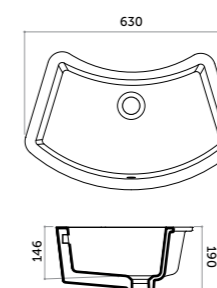

LAVABI SOTTOPIANO *Under counter washbasins*

Lavabo sottopiano 60
Under counter basin 60

COD. SM06341001

Lavabo sottopiano 80
Under counter basin 80

COD. SM08342001