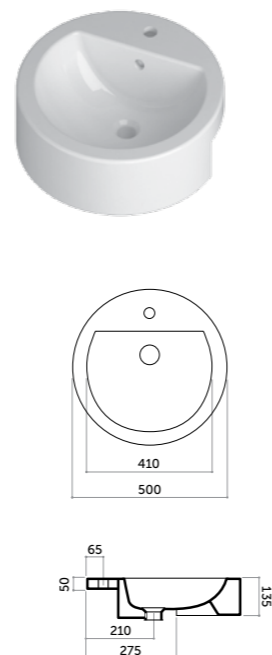

Lavabo appoggio
 Counter basin

COD. PT04545001

Lavabo appoggio
 Counter basin one tap hole
 monocomando/one tap hole

COD. PT04545101

Lavabo semincasso
 Semi-recessed washbasin
 monocomando/one tap hole

COD. PT05041101