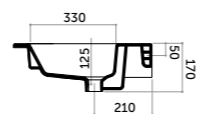

Consolle Qubo Square 106 P 51 - sx
Console Qubo Square 106 - P 51 left

COD. **QS106SX101**