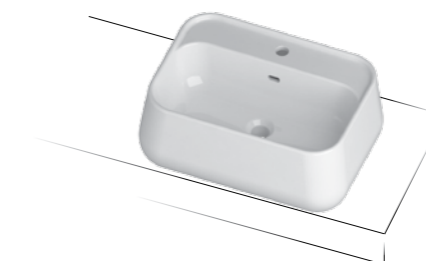

Lavabo appoggio/sospeso 60
Wall-hung/counter basin 60

COD. CT06000101