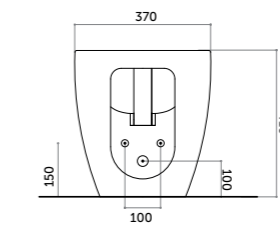

VERSIONE A TERRA *Back to wall*

Vaso a terra
Back to wall WC

COD. SK00100001 scarico S/trap S
COD. SK00200001 scarico P/trap P

Bidet a terra
Back to wall bidet

COD. SK00600101

Cassetta monolitica per vaso a terra
Monolithic cistern for back to wall WC

COD. OV01700001