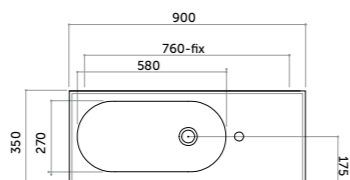

Ovo Square
Parete/appoggio 90 versione DX/SX
Counter/wall-hung basin 90 R/L

COD. OV090DX101
COD. OV090SX101