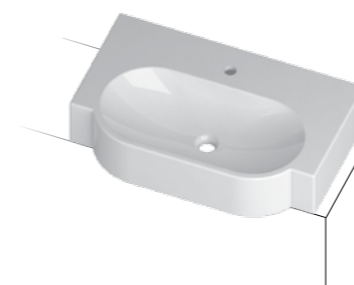

Ovo Square
Parete/appoggio 70 versione DX/SX
Counter/wall-hung basin 70 R/L

Ovo Square
Parete/appoggio 90 versione DX/SX
Counter/wall-hung basin 90 R/L

Ovo Square
Parete/appoggio 110 versione DX/SX
Counter/wall-hung basin 110 R/L