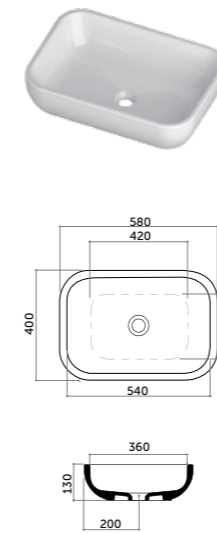

LAVABI DA APPOGGIO E SEMINCASSO *Counter/semi-recessed washbasins*

Lavabo appoggio 60
Counter basin 60

COD. QB06000001