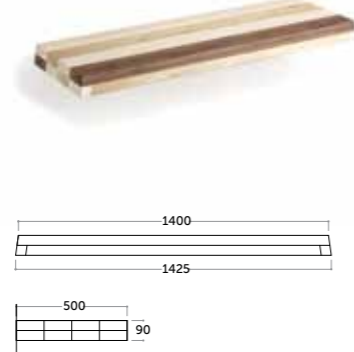

Mensola 140x50
Shelf 140x50
legno naturale/natural solid wood
COD. CT10114000