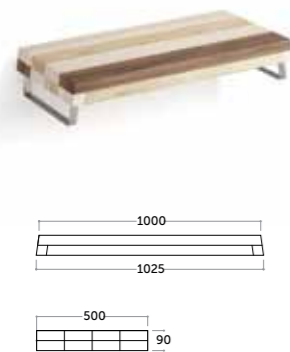

Mensola 100x50
Shelf 100x50
legno naturale/natural solid wood
COD. CT10110000