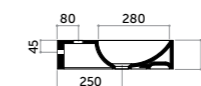

COD. OV07045101

Lavabo parete/appoggio 90
Counter/wall-hung basin 90

COD. OV09045101

Lavabo parete/appoggio 105
Counter/wall-hung basin 105

COD. OV10545101

Coppia staffe acciaio
Chrome-plated steel brackets