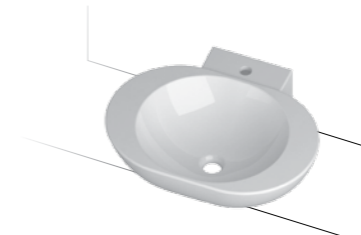

Lavabo appoggio 60
Counter basin 60
monocomando/one tap hole

COD. OV06050101