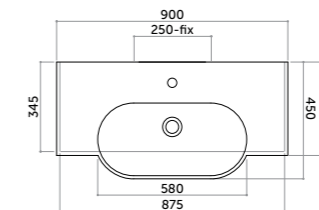

Lavabo parete/appoggio 90
Counter/wall-hung basin 90

COD. OV09045101