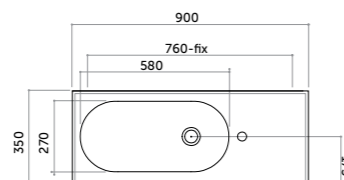

Ovo Square
Parete/appoggio 90 versione DX/SX
Counter/wall-hung basin 90 R/L

COD. OV090DX101
COD. OV090SX101