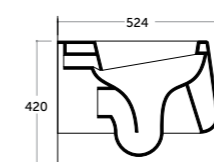

COD. CT00600101

Vaso sospeso
Wall-hung WC

Bidet sospeso
Wall-hung bidet

COD. CT00500001

COD. CT00700101

Catino

Panca 60x50
 Bench 60x50
 legno naturale/natural solid wood
 COD. CT10060000

Panca 100x50
 Bench 100x50
 legno naturale/natural solid wood
 COD. 10010000