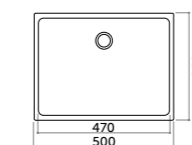

LAVABI SOTTOPIANO *Under counter washbasins*

Lavabo sottopiano 50
Under counter basin 50

COD. BX05000001

Lavabo sottopiano 80
Under counter basin 80