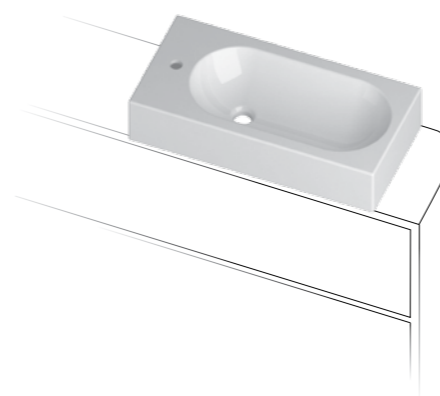

Ovo Square
Parete/appoggio 70 versione DX/SX
Counter/wall-hung basin 70 R/L

COD. OV070DX101
COD. OV070SX101