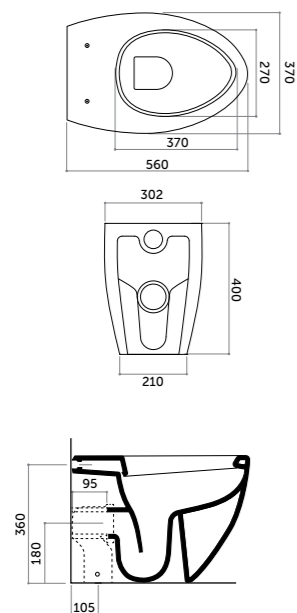

Ovo

Vaso a terra
Back to wall WC

COD. OV00100001 scarico S/trap S
COD. OV00200001 scarico P/trap P