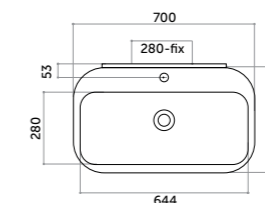

Lavabo Qubo 70 appoggio/parete
 Wall-hung/counter basin Qubo 70
 monocomando/one tap hole

COD. QB07040101

Lavabo Qubo 80 appoggio/parete
 Wall-hung/counter basin Qubo 80
 monocomando/one tap hole

COD. QB08040101