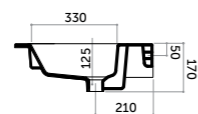

Consolle Qubo Square 106 P 51 - dx
Console Qubo Square 106 - P 51 right

COD. **QS106DX101**