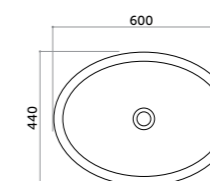

Lavabo appoggio 56
 Counter basin 56

COD. SF05600101

Lavabo appoggio 60
 Counter basin 60

COD. SF06000001

Lavabo appoggio 80
 Counter basin 80

COD. SF08000001

Painter collection

Magritte