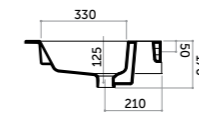

LAVABI / P 51 Counter basin

Consolle Qubo Square 121 - P 51
Console Qubo Square 121 - P 51

COD. **QS12151101**