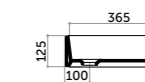

COD. BX08038001