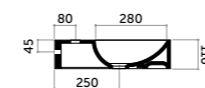

LAVABI Washbasins

Lavabo parete/appoggio 70
Counter/wall-hung basin 70

COD. OV07045101