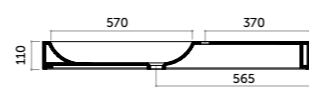

Ovo Square
Parete/appoggio 110 versione DX/SX
Counter/wall-hung basin 110 R/L

COD. OV100DX101
COD. OV100SX101