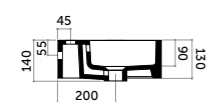

LAVABI DA APPOGGIO *Counter basin*

Lavabo appoggio 42
Counter basin 42
monocomando/*one tap hole*
COD. BX04236101