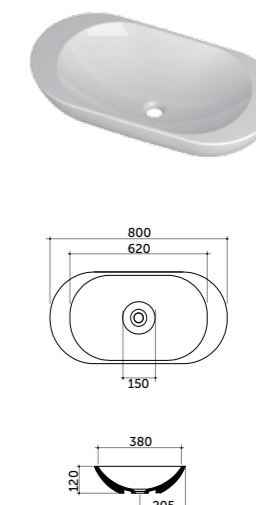

COD. OV08040001

Lavabo appoggio 60
Counter basin 60
monocomando/one tap hole