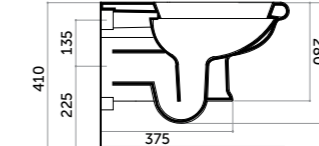

Paolina

VERSIONE A TERRA E SOSPESA *Wall-hung/back to wall*

Vaso a terra
Back to wall WC

Bidet a terra a terra
Back to wall bidet

Vaso sospeso
Wall-hung WC

Bidet sospeso
Wall-hung bidet

COD. PA00100001 scarico S/trap S
COD. PA00200001 scarico P/trap P

COD. PA00600101 1 foro/1 hole
COD. PA00600301 3 fori/3 holes

COD. PA00500001

COD. PA00700101