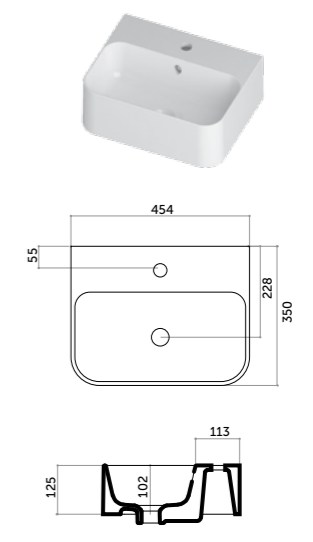

Lavabo appoggio e parete 80
Wall-hung/counter basin 80
monocomando/*one tap hole*

COD. SL04535101