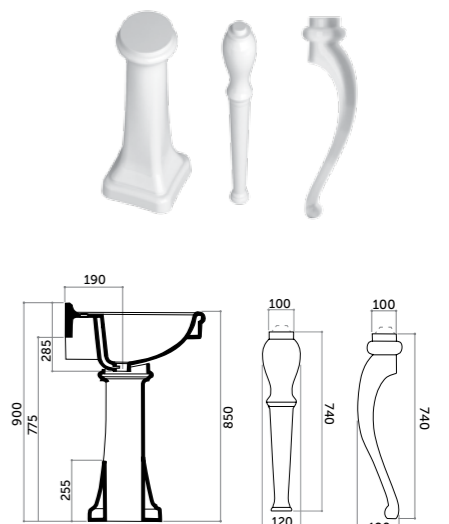

COD. PA01100001 Colonna/pedestal
per/for PA07054101
PA09057101
PA11061101

COD. PA01200001 Gambe dritte/straight legs
COD. PA01300001 Gambe curve/curved legs