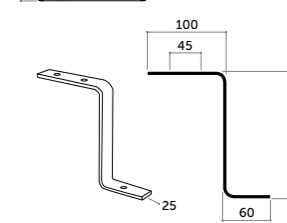

COD. BX08000001