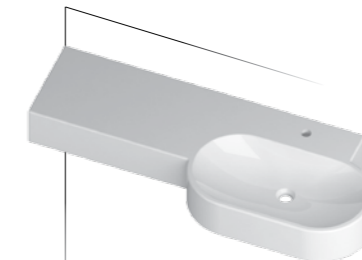

Lavabo parete/appoggio 125 DX
Counter/wall-hung basin 125 right

COD. OV125DX101