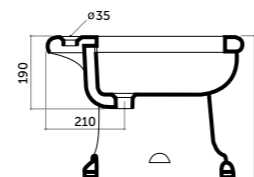

Paolina

VERSIONE A TERRA E SOSPESA *Wall-hung/back to wall*

Vaso a terra
Back to wall WC

Bidet a terra a terra
Back to wall bidet

Vaso sospeso
Wall-hung WC

Bidet sospeso
Wall-hung bidet

COD. PA00100001 scarico S/trap S
COD. PA00200001 scarico P/trap P

COD. PA00600101 1 foro/1 hole
COD. PA00600301 3 fori/3 holes

COD. PA00500001

COD. PA00700101