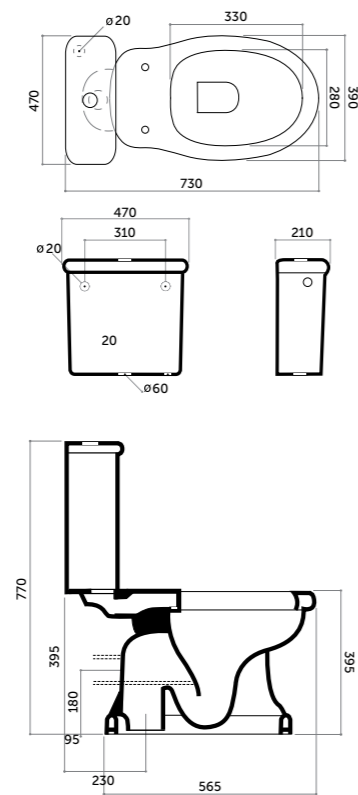

Paolina

WC monoblocco
Back to wall WC cistern

COD. PA00300001 scarico S/trap S
COD. PA00400001 scarico P/trap P
cassetta /cistern
COD. PA01000001 attacco alto/side-high inlet
COD. PA010B0001 attacco basso/side-low inlet

Cassetta a zaino
Detached cistern