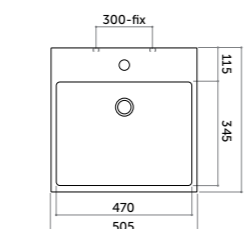

Box

LAVABI DA APPOGGIO *Counter basin*

Lavabo appoggio 50
Counter basin 50

COD. BX05038001

Lavabo appoggio 80
Counter basin 80

COD. BX08038001

LAVABI DA APPOGGIO *Counter basin*

Lavabo appoggio 50
Counter basin 50
monocomando/*one tap hole*
COD. BX05048101

LAVABI SOTTOPIANO *Under counter washbasins*

Lavabo sottopiano 50
Under counter basin 50

COD. BX05000001

Lavabo sottopiano 80
Under counter basin 80

COD. BX08000001

NOTA MONTAGGIO

Viene consigliato il montaggio con art. 624-B
We suggest to use our item 624-B

COD. 624-B Staffa fissaggio composta da:
- 4 staffe
- 4 grani regolazione
- 8 viti di fissaggio

Fixing brackets kit:
- 4 brackets
- 4 adjustment dowels
- 8 screw fastners for wood
- 8 screw fastners for marble