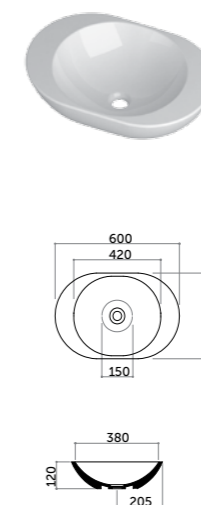

LAVABI Washbasins

Lavabo appoggio 60
Counter basin 60

COD. OV06040001

Lavabo appoggio 80
Counter basin 80