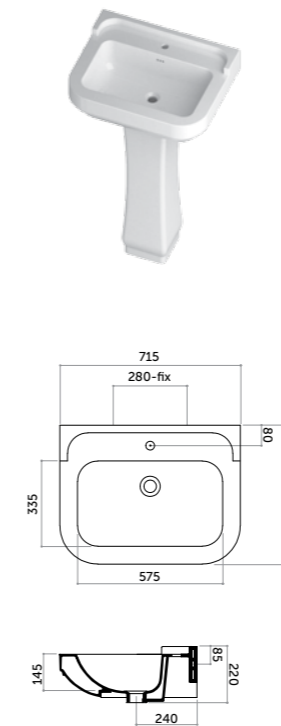

LAVABI Washbasins

Lavabo parete 70
Wall-hun basin 70

COD. NE05550101