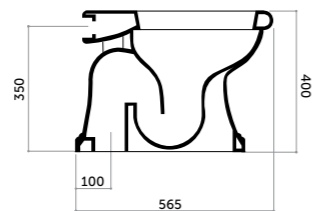

Paolina

VERSIONE A TERRA E SOSPESA *Wall-hung/back to wall*

Vaso a terra
Back to wall WC

Bidet a terra a terra
Back to wall bidet

Vaso sospeso
Wall-hung WC

Bidet sospeso
Wall-hung bidet

COD. PA00100001 scarico S/trap S
COD. PA00200001 scarico P/trap P

COD. PA00600101 1 foro/1 hole
COD. PA00600301 3 fori/3 holes

COD. PA00500001

COD. PA00700101