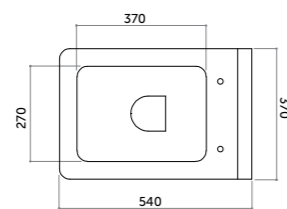

Neò

VERSIONE A TERRA E SOSPESA *Wall-hung/back to wall*

Vaso a terra
Back to wall WC

Bidet a terra
Back to wall bidet

COD. NE00100001 scarico S/trap S
COD. NE00200001 scarico P/trap P

COD. NE00600101

Vaso sospeso
Wall-hung WC