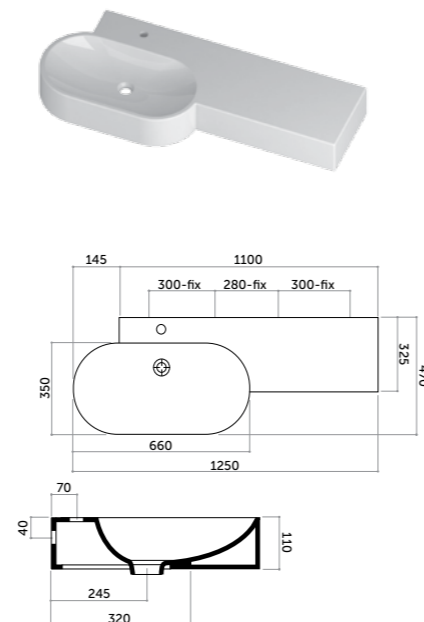

COD. OV125SX101