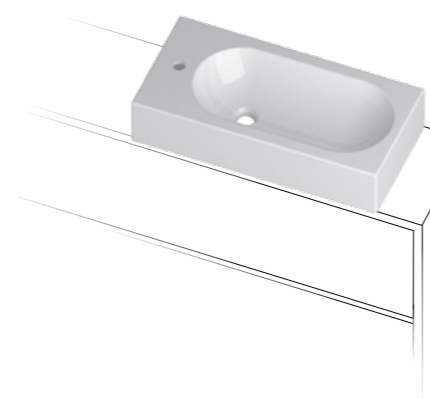

Ovo Square
Parete/appoggio 70 versione DX/SX
Counter/wall-hung basin 70 R/L

Ovo Square
Parete/appoggio 90 versione DX/SX
Counter/wall-hung basin 90 R/L

Ovo Square
Parete/appoggio 110 versione DX/SX
Counter/wall-hung basin 110 R/L

COD. OV070DX101
COD. OV070SX101

COD. OV090DX101
COD. OV090SX101

COD. OV100DX101
COD. OV100SX101