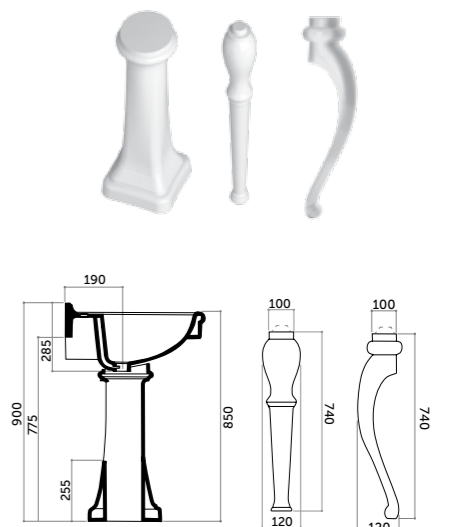

COD. PA01100001 Colonna/pedestal
per/for PA07054101
PA09057101
PA11061101

COD. PA01200001 Gambe dritte/straight legs
COD. PA01300001 Gambe curve/curved legs