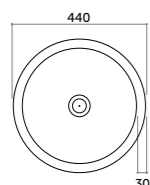

COD. SF04400001