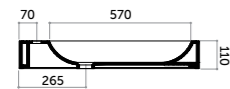

Lavabo appoggio 80
Counter basin 80
monocomando/one tap hole

COD. OV08050101

Ovo

Ovo Square
Parete/appoggio 70 versione DX/SX
Counter/wall-hung basin 70 R/L

COD. OV070DX101
COD. OV070SX101

Ovo Square
Parete/appoggio 90 versione DX/SX
Counter/wall-hung basin 90 R/L