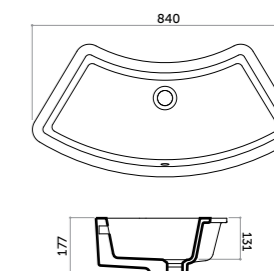

LAVABI SOTTOPIANO *Under counter washbasins*

Lavabo sottopiano 60
Under counter basin 60

COD. SM06341001

Lavabo sottopiano 80
Under counter basin 80

COD. SM08342001