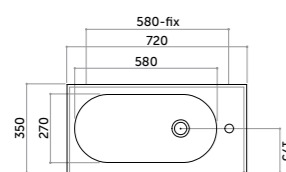

Lavabo appoggio 80
 Counter basin 80
 monocomando/one tap hole

COD. OV08050101

Ovo

Ovo Square
Parete/appoggio 70 versione DX/SX
Counter/wall-hung basin 70 R/L

COD. OV070DX101
COD. OV070SX101

Ovo Square
Parete/appoggio 90 versione DX/SX
Counter/wall-hung basin 90 R/L