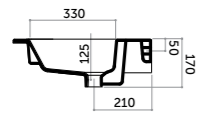

Qubo Square 51

Consolle Qubo Square 106 - P 51
Console Qubo Square 106 - P 51

COD. **QS10651101**