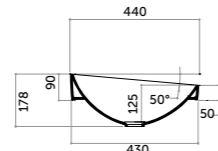

COD. SF06044001