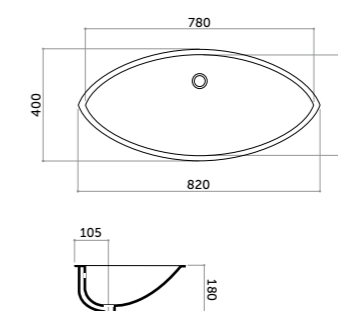

LAVABI SOTTOPIANO *Under counter washbasins*

Lavabo sottopiano 82
Under counter basin 82
senza carenatura/*naked*

COD. LU08240001

Lavabo sottopiano 106
Under counter basin 106
senza carenatura/*naked*

COD. LU10640001