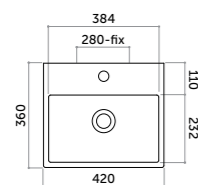

LAVABI DA APPOGGIO *Counter basin*

Lavabo appoggio 42
Counter basin 42
monocomando/*one tap hole*
COD. BX04236101