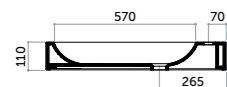

Lavabo appoggio 80
Counter basin 80
monocomando/one tap hole

COD. OV08050101

Ovo

Ovo Square
Parete/appoggio 70 versione DX/SX
Counter/wall-hung basin 70 R/L

COD. OV070DX101
COD. OV070SX101

Ovo Square
Parete/appoggio 90 versione DX/SX
Counter/wall-hung basin 90 R/L