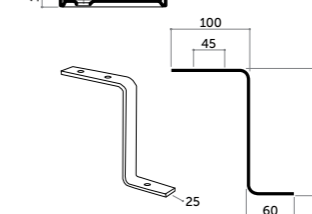

LAVABI SOTTOPIANO *Under counter washbasins*

Lavabo sottopiano 50
Under counter basin 50

COD. BX05000001

Lavabo sottopiano 80
Under counter basin 80