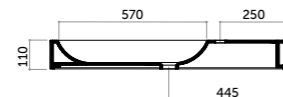

Ovo Square
Parete/appoggio 90 versione DX/SX
Counter/wall-hung basin 90 R/L

COD. OV090DX101
COD. OV090SX101