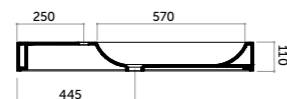

Ovo Square
Parete/appoggio 90 versione DX/SX
Counter/wall-hung basin 90 R/L

COD. OV090DX101
COD. OV090SX101