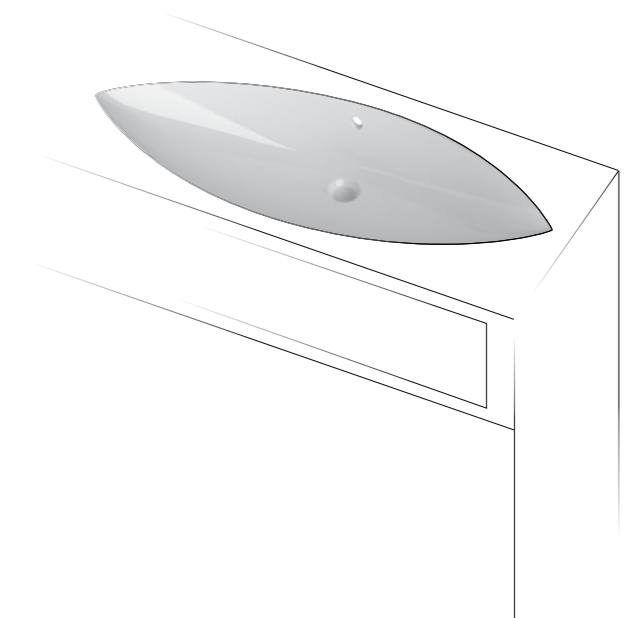

Luna

Una forma avvolgente. Un lavabo unico, dalle linee affusolate, accentuate da un elegante sottopiano, leggero e sofisticato.

An enveloping shape. A unique wash-basin, characterised by tapered lines, emphasized by an elegant, light and sophisticated under top.

Schede tecniche pagina 274
Technical sheet on page 274

LAVABI SOTTOPIANO *Under counter washbasins*

Lavabo sottopiano 82
Under counter basin 82

COD. LU08240001

Lavabo sottopiano 106
Under counter basin 106

COD. LU10640001