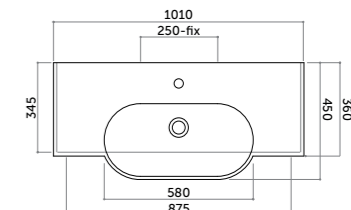

COD. OV07045101

Lavabo parete/appoggio 90
Counter/wall-hung basin 90

COD. OV09045101

Lavabo parete/appoggio 105
Counter/wall-hung basin 105

COD. OV10545101

Coppia staffe acciaio
Chrome-plated steel brackets