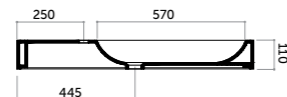

Ovo Square
Parete/appoggio 90 versione DX/SX
Counter/wall-hung basin 90 R/L

COD. OV090DX101
COD. OV090SX101