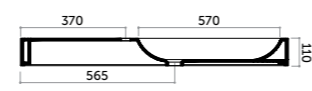

Ovo Square
Parete/appoggio 110 versione DX/SX
Counter/wall-hung basin 110 R/L

COD. OV100DX101
COD. OV100SX101